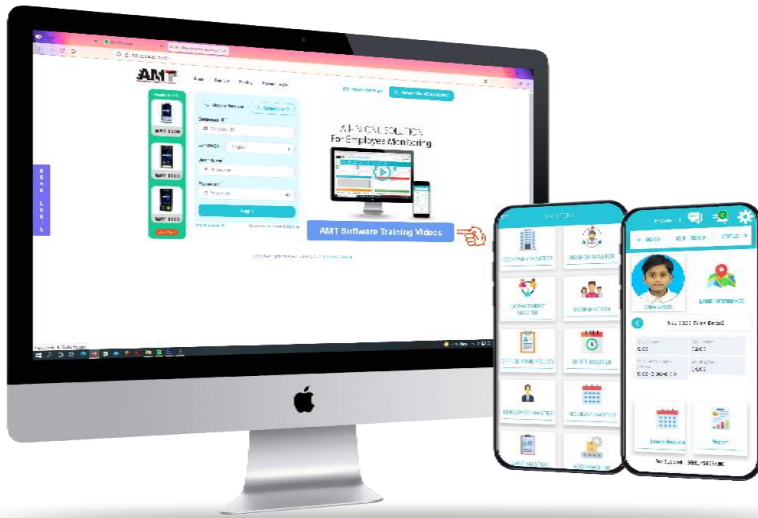

Face

Fingerprint

Personal

TCP / IP

Identity Number

Access
Contro

Backup
Battery

Cloud Software with Mobile App

- . Web Cloud-based Attendance, Access Control and Payroll Management System
- . Attendance, Access and Payroll Management System Through Android and IOS Application
- . Automatic Data synchronization.
- . Real-time Monitoring function
- . Advanced inter-regional Device Management
- . Administrator and User authorization system
- . GPS Tracking and GPS Punching function
- . Employee login System

APPLICABLE

OFFICE

DATA ENTRY

HOTEL

BPO

CASH MANAGEMENT

SCHOOL

CUSTOM